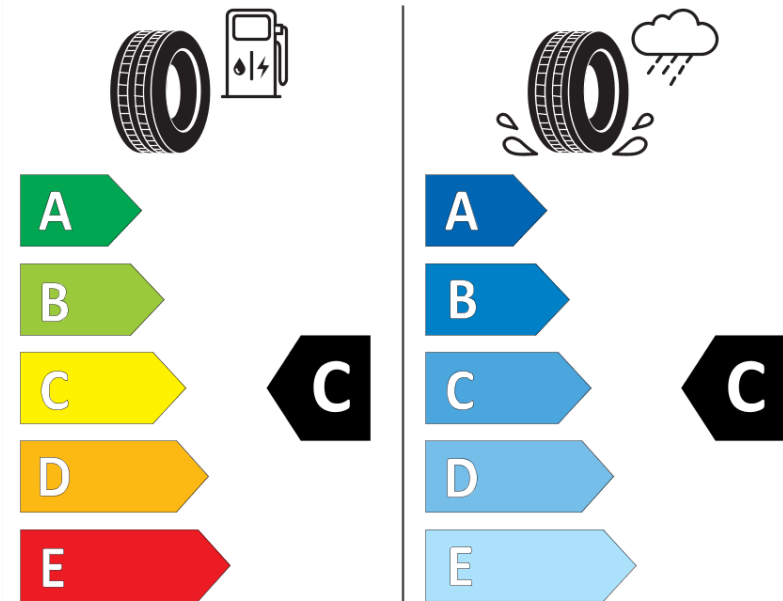

Product Information Sheet

Delegated Regulation (EU) 2020/740

Supplier name or trademark	MICHELIN
Commercial name or trade designation	PILOT ALPIN PA4
Tyre type identifier	164755
Tyre size designation	235/50R17
Load-capacity index	100
Speed category symbol	V
Fuel efficiency class	C
Wet grip class	C
External rolling noise class	B
External rolling noise value	70 dB
Severe snow tyre	Yes
Ice tyre	No
Date of start of production	40/11
Date of end of production	
Load version	XL
Additional information	235/50 R17 100V EXTRA LOAD TL PILOT ALPIN PA4 GRNX MI

ENERG

MICHELIN

164755

235/50R17 100 V

C1