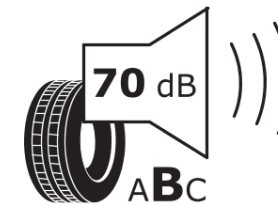

ENERG

MICHELIN

164755

235/50R17 100 V

C1