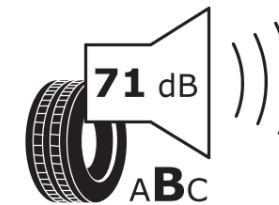

ENERG

MICHELIN

166918

245/40ZR21 (100Y) XL

C1