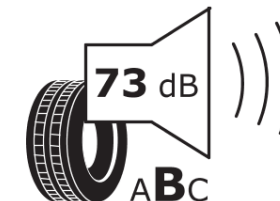

Product Information Sheet

Delegated Regulation (EU) 2020/740

Supplier name or trademark	TAURUS
Commercial name or trade designation	SUV ICE
Tyre type identifier	167188
Tyre size designation	265/60R18
Load-capacity index	114
Speed category symbol	T
Fuel efficiency class	C
Wet grip class	C
External rolling noise class	B
External rolling noise value	73 dB
Severe snow tyre	Yes
Ice tyre	No
Date of start of production	30/18
Date of end of production	
Load version	XL
Additional information	265/60 R18 114T XL TL SUV ICE TA

ENERG

TAURUS

167188

265/60R18 114 T

C1

2020/740