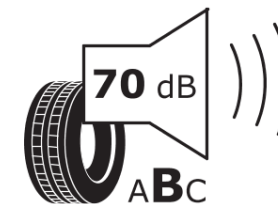

## Product Information Sheet

Delegated Regulation (EU) 2020/740

Supplier name or trademark	<b>MICHELIN</b>
Commercial name or trade designation	<b>PILOT ALPIN 5</b>
Tyre type identifier	<b>167859</b>
Tyre size designation	<b>245/35R18</b>
Load-capacity index	<b>92</b>
Speed category symbol	<b>V</b>
Fuel efficiency class	<b>D</b>
Wet grip class	<b>B</b>
External rolling noise class	<b>B</b>
External rolling noise value	<b>70 dB</b>
Severe snow tyre	<b>Yes</b>
Ice tyre	<b>No</b>
Date of start of production	<b>49/19</b>
Date of end of production	
Load version	<b>XL</b>
Additional information	<b>245/35 R18 92V XL TL PILOT ALPIN 5 MI</b>

# ENERG

**MICHELIN**

167859

245/35R18 92 V

C1

2020/740