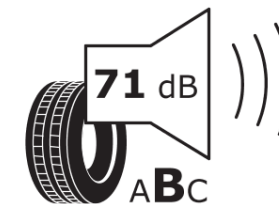

ENERG

MICHELIN

167883

275/40R19 101 Y

C1