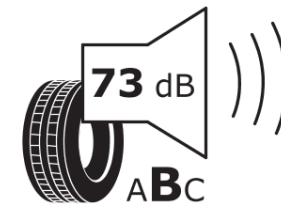

Product Information Sheet

Delegated Regulation (EU) 2020/740

Supplier name or trademark	MICHELIN
Commercial name or trade designation	PILOT SPORT S 5 A AML
Tyre type identifier	170831
Tyre size designation	275/35ZR21
Load-capacity index	103
Speed category symbol	(Y)
Fuel efficiency class	C
Wet grip class	B
External rolling noise class	B
External rolling noise value	73 dB
Severe snow tyre	No
Ice tyre	No
Date of start of production	39/22
Date of end of production	
Load version	XL
Additional information	275/35ZR21 (103Y) XL PILOT SPORT S 5 ACOUSTIC AML MI

ENERG

MICHELIN

170831

275/35ZR21 (103Y) XL

C1

2020/740