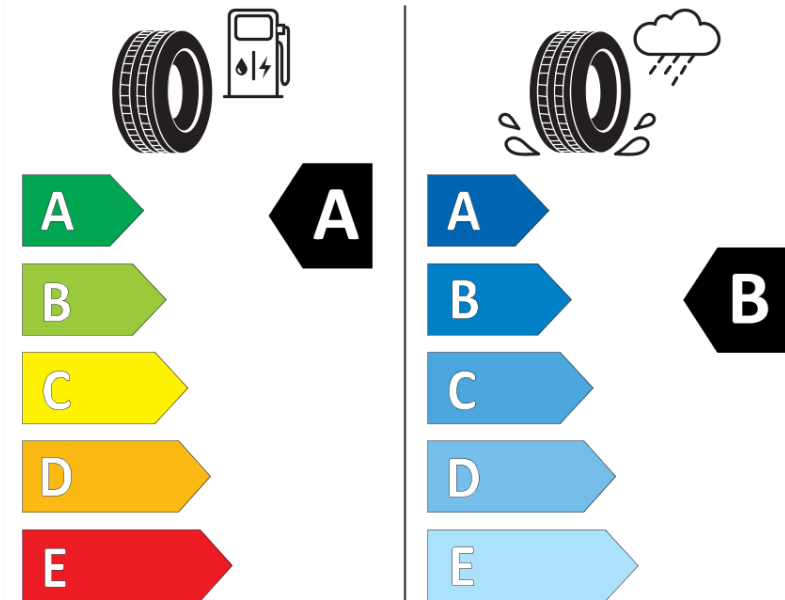

Product Information Sheet

Delegated Regulation (EU) 2020/740

Supplier name or trademark	MICHELIN
Commercial name or trade designation	E PRIMACY
Tyre type identifier	171169
Tyre size designation	225/50R17
Load-capacity index	98
Speed category symbol	V
Fuel efficiency class	A
Wet grip class	B
External rolling noise class	B
External rolling noise value	70 dB
Severe snow tyre	No
Ice tyre	No
Date of start of production	04/20
Date of end of production	
Load version	XL
Additional information	225/50 R17 98V XL TL E PRIMACY MI

ENERG

MICHELIN

171169

225/50R17 98 V

C1

2020/740