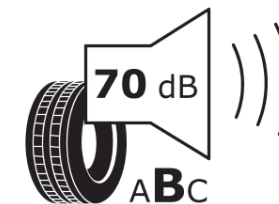

ENERG

MICHELIN

171169

225/50R17 98 V

C1