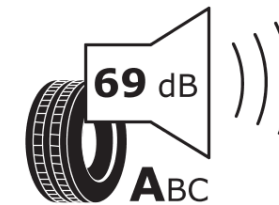

ENERG

MICHELIN

172247

235/60R18 107 V

C1