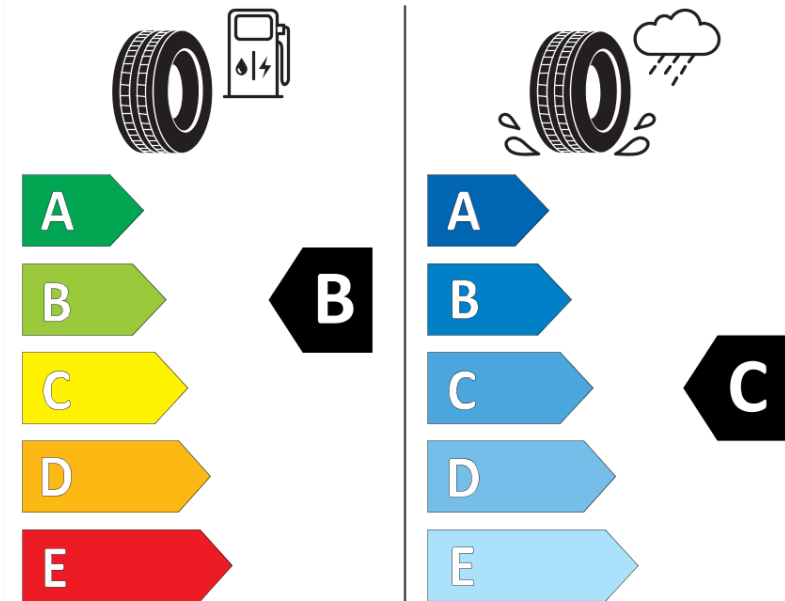

Product Information Sheet

Delegated Regulation (EU) 2020/740

Supplier name or trademark	MICHELIN
Commercial name or trade designation	LATITUDE TOUR HP JLR
Tyre type identifier	172247
Tyre size designation	235/60R18
Load-capacity index	107
Speed category symbol	V
Fuel efficiency class	B
Wet grip class	C
External rolling noise class	A
External rolling noise value	69 dB
Severe snow tyre	No
Ice tyre	No
Date of start of production	43/15
Date of end of production	
Load version	XL
Additional information	235/60 R18 107V XL TL LATITUDE TOUR HP JLR GRNX MI

ENERG

MICHELIN

172247

235/60R18 107 V

C1

2020/740