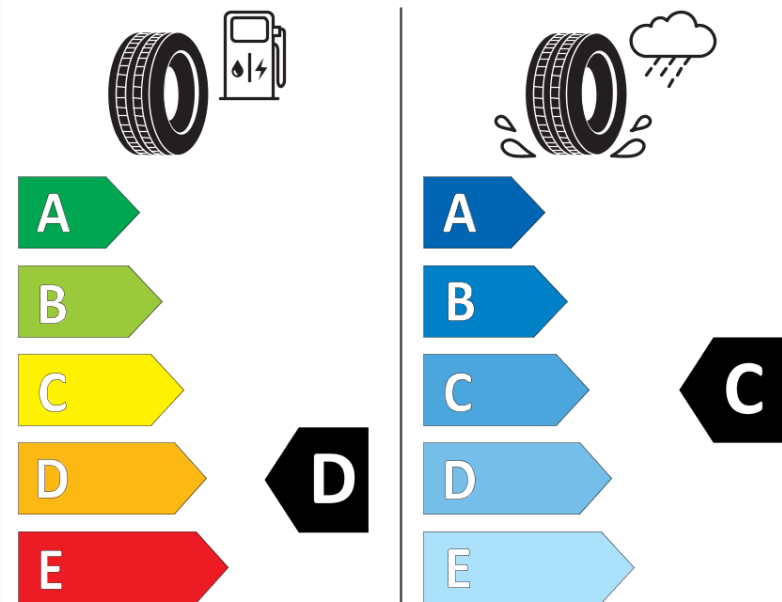

### Product Information Sheet

Delegated Regulation (EU) 2020/740

Supplier name or trademark	<b>STRRIA</b>
Commercial name or trade designation	<b>ALL SEASON</b>
Tyre type identifier	<b>172387</b>
Tyre size designation	<b>185/65R15</b>
Load-capacity index	<b>88</b>
Speed category symbol	<b>H</b>
Fuel efficiency class	<b>D</b>
Wet grip class	<b>C</b>
External rolling noise class	<b>B</b>
External rolling noise value	<b>69 dB</b>
Severe snow tyre	<b>Yes</b>
Ice tyre	<b>No</b>
Date of start of production	<b>25/19</b>
Date of end of production	
Load version	<b>SL</b>
Additional information	<b>185/65 R15 88H TL ALL SEASON S4</b>

# ENERG

**STRRIA**

172387

185/65R15 88 H

C1

2020/740