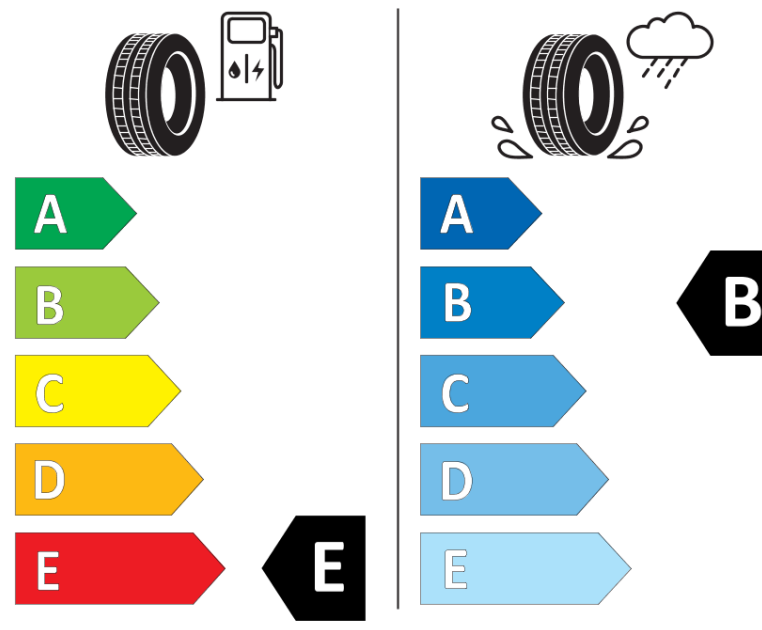

Product Information Sheet

Delegated Regulation (EU) 2020/740

Supplier name or trademark	BFGOODRICH
Commercial name or trade designation	ALL-TERRAIN T/A KO2
Tyre type identifier	172490
Tyre size designation	LT225/70R16
Load-capacity index	102
Load-capacity index (Load index for Dual mounting)	99
Speed category symbol	R
Fuel efficiency class	E
Wet grip class	B
External rolling noise class	B
External rolling noise value	74 dB
Severe snow tyre	Yes
Date of start of production	42/11
Date of end of production	
Additional information	LT225/70R16 102/99R TL ALL-TERRAIN T/A KO2 LRC RWL GO

Load-capacity index (Single Load index for additional service description)

Load-capacity index (Dual Load index for additional service description)

Speed category symbol (for Additional Service Description)

ENERG

BFGOODRICH

172490

LT225/70R16 102/99 R

C2

2020/740