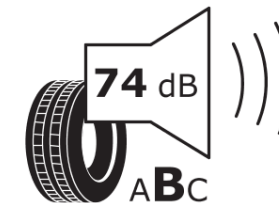

Product Information Sheet

Delegated Regulation (EU) 2020/740

Supplier name or trademark	MICHELIN
Commercial name or trade designation	PILOT SPORT PS2 N2
Tyre type identifier	172795
Tyre size designation	295/30ZR19
Load-capacity index	100
Speed category symbol	(Y)
Fuel efficiency class	D
Wet grip class	B
External rolling noise class	B
External rolling noise value	74 dB
Severe snow tyre	No
Ice tyre	No
Date of start of production	19/06
Date of end of production	
Load version	XL
Additional information	295/30ZR19 (100Y) EXTRA LOAD TL PILOT SPORT PS2 N2 MI

ENERG

MICHELIN

172795

295/30ZR19 (100Y) XL

C1

2020/740