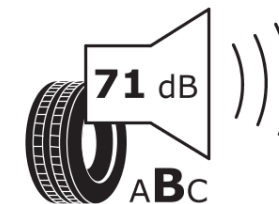

ENERG

MICHELIN

173046

225/55R17 101 H

C1