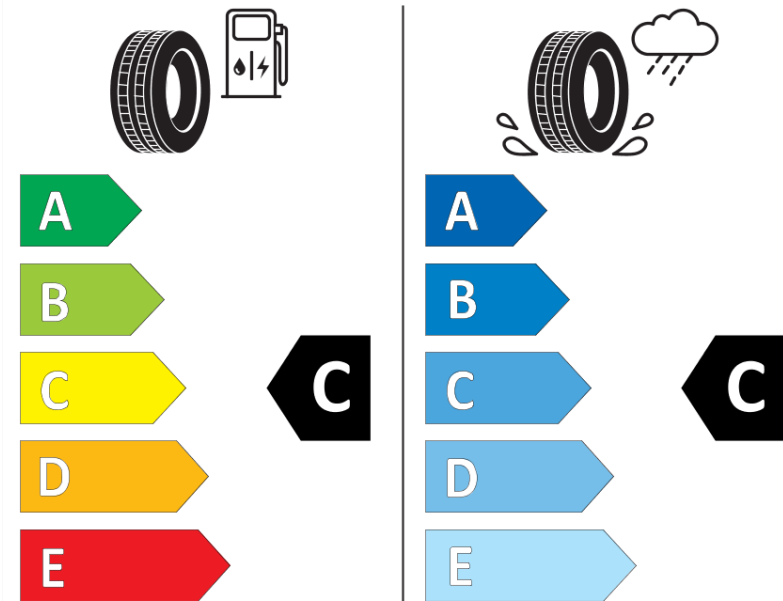

Product Information Sheet

Delegated Regulation (EU) 2020/740

Supplier name or trademark	MICHELIN
Commercial name or trade designation	LATITUDE CROSS
Tyre type identifier	173046
Tyre size designation	225/55R17
Load-capacity index	101
Speed category symbol	H
Fuel efficiency class	C
Wet grip class	C
External rolling noise class	B
External rolling noise value	71 dB
Severe snow tyre	No
Ice tyre	No
Date of start of production	46/12
Date of end of production	
Load version	XL
Additional information	225/55 R17 101H EXTRA LOAD TL LATITUDE CROSS MI

ENERG

MICHELIN

173046

225/55R17 101 H

C1