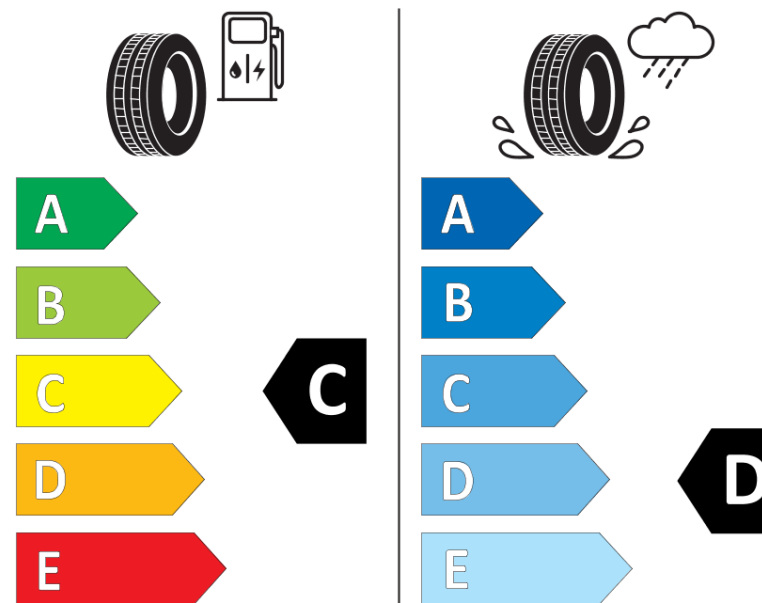

### Product Information Sheet

Delegated Regulation (EU) 2020/740

Supplier name or trademark	<b>KORMORAN</b>
Commercial name or trade designation	<b>ALL SEASON SUV</b>
Tyre type identifier	<b>174608</b>
Tyre size designation	<b>215/55R18</b>
Load-capacity index	<b>99</b>
Speed category symbol	<b>V</b>
Fuel efficiency class	<b>C</b>
Wet grip class	<b>D</b>
External rolling noise class	<b>A</b>
External rolling noise value	<b>68 dB</b>
Severe snow tyre	<b>Yes</b>
Ice tyre	<b>No</b>
Date of start of production	<b>22/19</b>
Date of end of production	
Load version	<b>XL</b>
Additional information	<b>215/55 R18 99V XL TL ALL SEASON SUV KO</b>

# ENERG

**KORMORAN**

174608

215/55R18 99 V

C1

2020/740