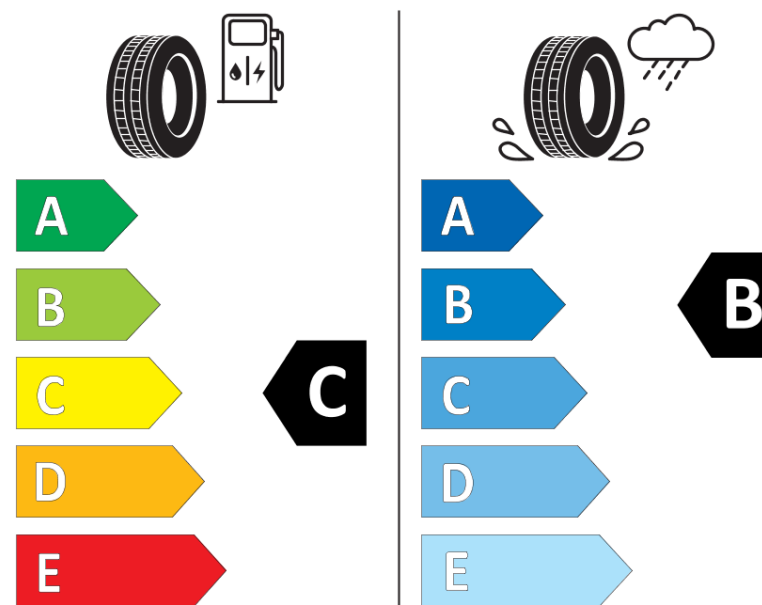

Product Information Sheet

Delegated Regulation (EU) 2020/740

Supplier name or trademark	ORIUM
Commercial name or trade designation	ROAD GO T VG
Tyre type identifier	175022
Tyre size designation	245/70R17.5
Load-capacity index	143
Load-capacity index (Load index for Dual mounting)	141
Speed category symbol	J
Fuel efficiency class	C
Wet grip class	B
External rolling noise class	A
External rolling noise value	69 dB
Severe snow tyre	No
Date of start of production	47/16
Date of end of production	
Additional information	245/70R17.5 ROAD GO T TL 143/141J VG OI
Load-capacity index (Single Load index for additional service description)	144
Load-capacity index (Dual Load index for additional service description)	144
Speed category symbol (for Additional Service Description)	F

ENERG

ORIUM

175022

245/70R17.5 143/141 J

C3

2020/740