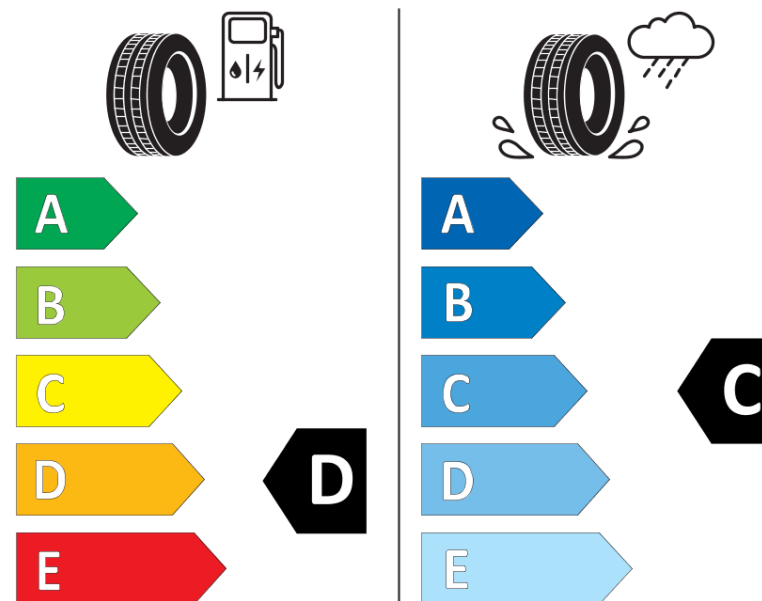

Product Information Sheet

Delegated Regulation (EU) 2020/740

Supplier name or trademark	TIGAR
Commercial name or trade designation	ALL SEASON
Tyre type identifier	175668
Tyre size designation	185/60R15
Load-capacity index	88
Speed category symbol	V
Fuel efficiency class	D
Wet grip class	C
External rolling noise class	B
External rolling noise value	69 dB
Severe snow tyre	Yes
Ice tyre	No
Date of start of production	20/18
Date of end of production	
Load version	XL
Additional information	185/60 R15 88V XL TL ALL SEASON TG

ENERG

TIGAR

175668

185/60R15 88 V

C1

2020/740