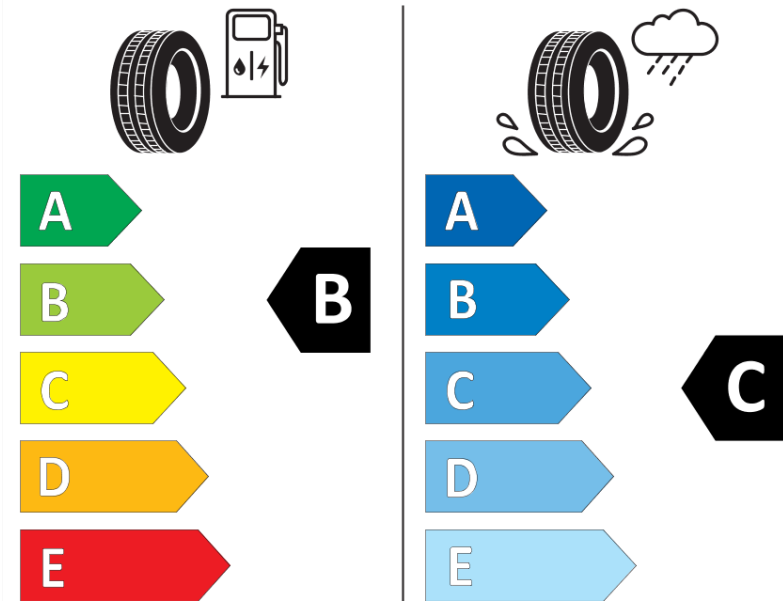

Product Information Sheet

Delegated Regulation (EU) 2020/740

Supplier name or trademark	MICHELIN
Commercial name or trade designation	PILOT ALPIN 5 MO
Tyre type identifier	176326
Tyre size designation	255/40R18
Load-capacity index	99
Speed category symbol	H
Fuel efficiency class	B
Wet grip class	C
External rolling noise class	B
External rolling noise value	73 dB
Severe snow tyre	Yes
Ice tyre	No
Date of start of production	21/23
Date of end of production	
Load version	XL
Additional information	255/40 R18 99H XL TL PILOT ALPIN 5 MO MI

ENERG

MICHELIN

176326

255/40R18 99 H XL

C1