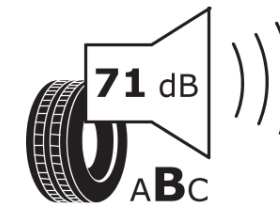

## Product Information Sheet

Delegated Regulation (EU) 2020/740

Supplier name or trademark	<b>MICHELIN</b>
Commercial name or trade designation	<b>CROSSCLIMATE 2</b>
Tyre type identifier	<b>176368</b>
Tyre size designation	<b>235/50R18</b>
Load-capacity index	<b>101</b>
Speed category symbol	<b>Y</b>
Fuel efficiency class	<b>B</b>
Wet grip class	<b>B</b>
External rolling noise class	<b>B</b>
External rolling noise value	<b>71 dB</b>
Severe snow tyre	<b>Yes</b>
Ice tyre	<b>No</b>
Date of start of production	<b>42/19</b>
Date of end of production	
Load version	<b>XL</b>
Additional information	<b>235/50 R18 101Y XL TL CROSSCLIMATE 2 MI</b>

# ENERG

**MICHELIN**

176368

235/50R18 101 Y XL

C1

2020/740