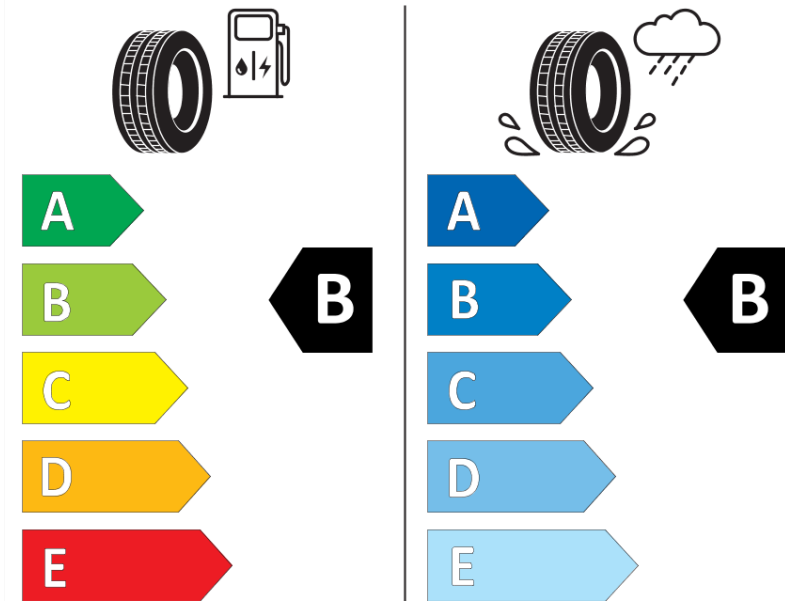

## Product Information Sheet

Delegated Regulation (EU) 2020/740

Supplier name or trademark	<b>MICHELIN</b>
Commercial name or trade designation	<b>CROSSCLIMATE 2</b>
Tyre type identifier	<b>176368</b>
Tyre size designation	<b>235/50R18</b>
Load-capacity index	<b>101</b>
Speed category symbol	<b>Y</b>
Fuel efficiency class	<b>B</b>
Wet grip class	<b>B</b>
External rolling noise class	<b>B</b>
External rolling noise value	<b>71 dB</b>
Severe snow tyre	<b>Yes</b>
Ice tyre	<b>No</b>
Date of start of production	<b>42/19</b>
Date of end of production	
Load version	<b>XL</b>
Additional information	<b>235/50 R18 101Y XL TL CROSSCLIMATE 2 MI</b>

# ENERG

**MICHELIN**

176368

235/50R18 101 Y XL

C1

2020/740