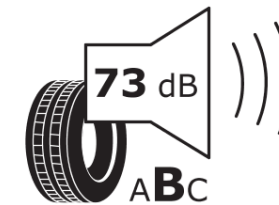

## Product Information Sheet

Delegated Regulation (EU) 2020/740

Supplier name or trademark	<b>MICHELIN</b>
Commercial name or trade designation	<b>PILOT SPORT 4 ND0</b>
Tyre type identifier	<b>179561</b>
Tyre size designation	<b>295/40ZR19</b>
Load-capacity index	<b>108</b>
Speed category symbol	<b>(Y)</b>
Fuel efficiency class	<b>B</b>
Wet grip class	<b>A</b>
External rolling noise class	<b>B</b>
External rolling noise value	<b>73 dB</b>
Severe snow tyre	<b>No</b>
Ice tyre	<b>No</b>
Date of start of production	<b>08/18</b>
Date of end of production	
Load version	<b>XL</b>
Additional information	<b>295/40 ZR19 (108Y) XL TL PILOT SPORT 4 ND0 MI</b>

# ENERG

**MICHELIN**

179561

295/40ZR19 (108Y) XL

C1

2020/740