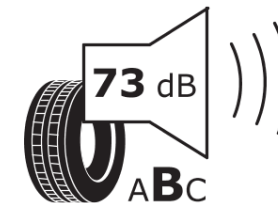

ENERG

MICHELIN

182994

295/40R19 108 V

C1