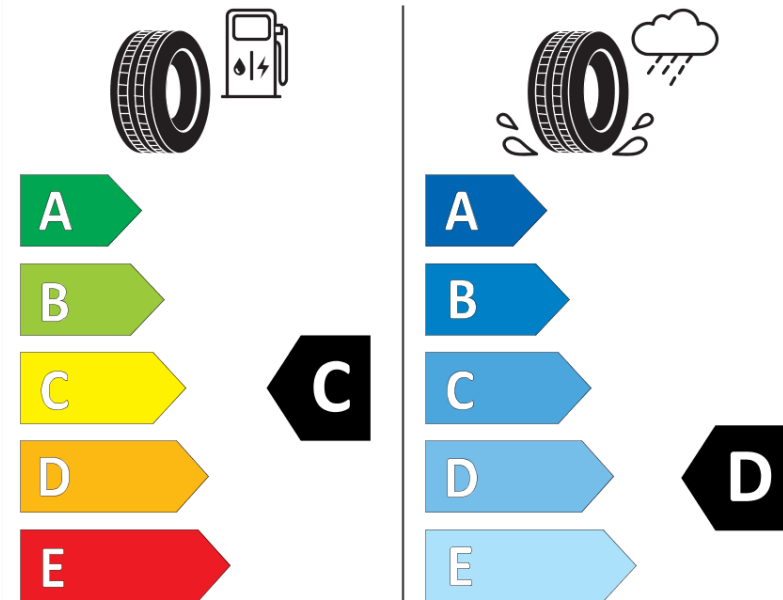

Product Information Sheet

Delegated Regulation (EU) 2020/740

Supplier name or trademark	MICHELIN
Commercial name or trade designation	PILOT ALPIN PA4 NO
Tyre type identifier	182994
Tyre size designation	295/40R19
Load-capacity index	108
Speed category symbol	V
Fuel efficiency class	C
Wet grip class	D
External rolling noise class	B
External rolling noise value	73 dB
Severe snow tyre	Yes
Ice tyre	No
Date of start of production	44/12
Date of end of production	
Load version	XL
Additional information	295/40R19 108V EXTRA LOAD TL PILOT ALPIN PA4 NO GRX MI

ENERG

MICHELIN

182994

295/40R19 108 V

C1

2020/740