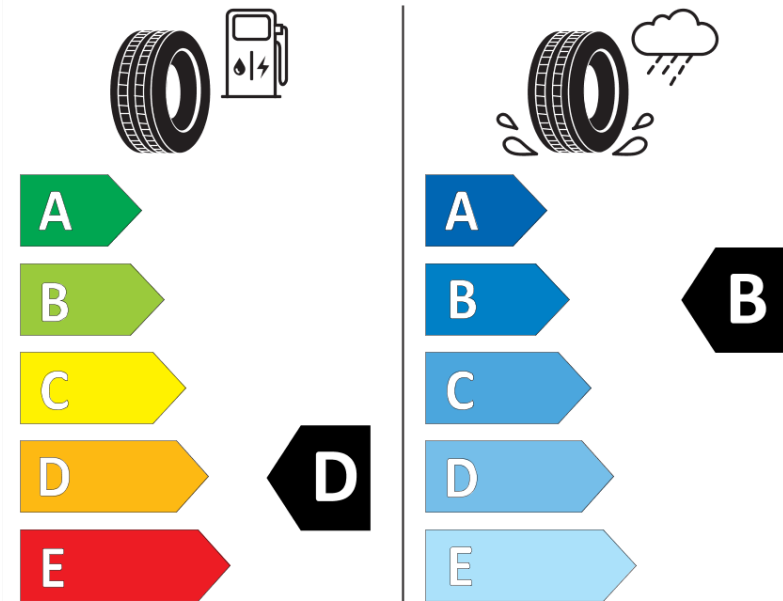

Product Information Sheet

Delegated Regulation (EU) 2020/740

Supplier name or trademark	MICHELIN
Commercial name or trade designation	X MULTI Z VM
Tyre type identifier	183553
Tyre size designation	275/70R22.5
Load-capacity index	148
Load-capacity index (Load index for Dual mounting)	145
Speed category symbol	L
Fuel efficiency class	D
Wet grip class	B
External rolling noise class	B
External rolling noise value	71 dB
Severe snow tyre	No
Date of start of production	15/15
Date of end of production	
Additional information	275/70R22.5 X MULTI Z TL 148/145L VM MI
Load-capacity index (Single Load index for additional service description)	149
Load-capacity index (Dual Load index for additional service description)	146
Speed category symbol (for Additional Service Description)	K

ENERG

MICHELIN

183553

275/70R22.5 148/145 L 149/146 K C3

2020/740