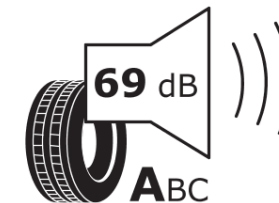

ENERG

MICHELIN

183553

275/70R22.5 148/145 L 149/146 K C3