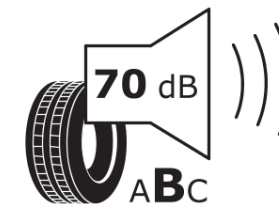

ENERG

MICHELIN

183557

205/60R16 92 H

C1