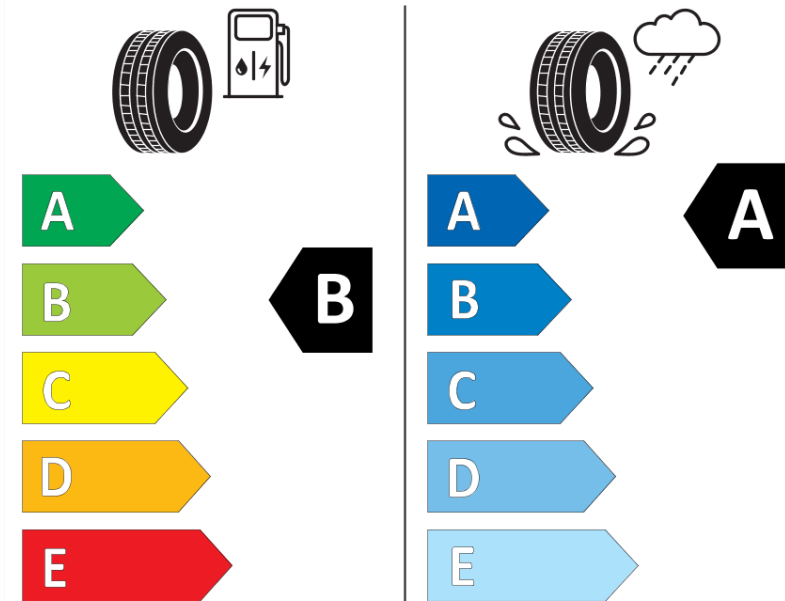

Product Information Sheet

Delegated Regulation (EU) 2020/740

Supplier name or trademark	MICHELIN
Commercial name or trade designation	ENERGY SAVER+ AO
Tyre type identifier	183557
Tyre size designation	205/60R16
Load-capacity index	92
Speed category symbol	H
Fuel efficiency class	B
Wet grip class	A
External rolling noise class	B
External rolling noise value	70 dB
Severe snow tyre	No
Ice tyre	No
Date of start of production	26/13
Date of end of production	
Load version	SL
Additional information	205/60 R16 92H TL ENERGY SAVER+ AO GRNX MI

ENERG

MICHELIN

183557

205/60R16 92 H

C1

2020/740