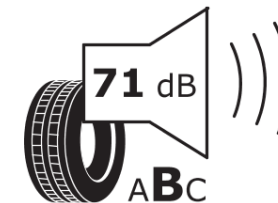

ENERG

MICHELIN

183561

235/60R17C 117/115 R

C2