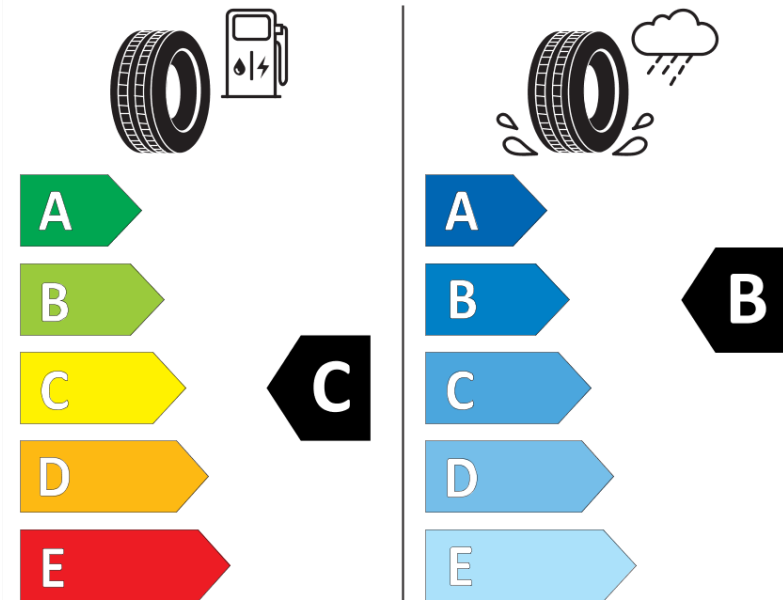

Product Information Sheet

Delegated Regulation (EU) 2020/740

Supplier name or trademark	MICHELIN
Commercial name or trade designation	AGILIS ALPIN
Tyre type identifier	183561
Tyre size designation	235/60R17C
Load-capacity index	117
Load-capacity index (Load index for Dual mounting)	115
Speed category symbol	R
Fuel efficiency class	C
Wet grip class	B
External rolling noise class	B
External rolling noise value	71 dB
Severe snow tyre	Yes
Date of start of production	29/13
Date of end of production	
Additional information	235/60 R 17C 117/115R TL AGILIS ALPIN MI
Load-capacity index (Single Load index for additional service description)	
Load-capacity index (Dual Load index for additional service description)	
Speed category symbol (for Additional Service Description)	

ENERG

MICHELIN

183561

235/60R17C 117/115 R

C2

2020/740