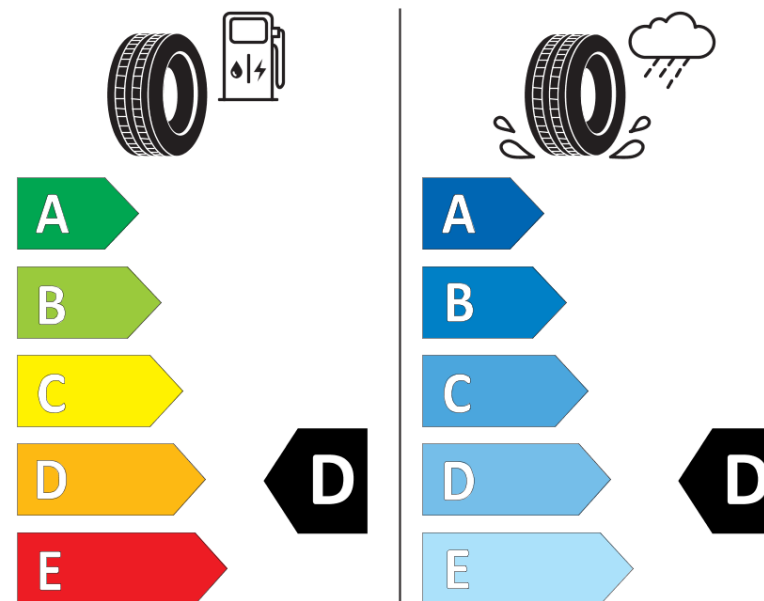

Product Information Sheet

Delegated Regulation (EU) 2020/740

Supplier name or trademark	TAURUS
Commercial name or trade designation	501
Tyre type identifier	183571
Tyre size designation	175/65R14
Load-capacity index	82
Speed category symbol	T
Fuel efficiency class	D
Wet grip class	D
External rolling noise class	B
External rolling noise value	70 dB
Severe snow tyre	Yes
Ice tyre	No
Date of start of production	43/13
Date of end of production	
Load version	SL
Additional information	175/65 R14 82T TL 501 TA

ENERG

TAURUS

183571

175/65R14 82 T

C1

2020/740