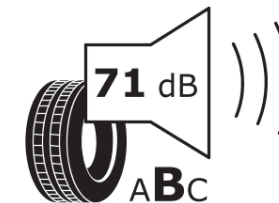

### Product Information Sheet

Delegated Regulation (EU) 2020/740

Supplier name or trademark	<b>STRIAL</b>
Commercial name or trade designation	<b>HIGH PERFORMANCE</b>
Tyre type identifier	<b>183769</b>
Tyre size designation	<b>195/60R15</b>
Load-capacity index	<b>88</b>
Speed category symbol	<b>V</b>
Fuel efficiency class	<b>C</b>
Wet grip class	<b>C</b>
External rolling noise class	<b>B</b>
External rolling noise value	<b>71 dB</b>
Severe snow tyre	<b>No</b>
Ice tyre	<b>No</b>
Date of start of production	<b>36/16</b>
Date of end of production	
Load version	<b>SL</b>
Additional information	<b>195/60 R15 88V TL HIGH PERFORMANCE S4</b>

# ENERG

**STRIAL**

183769

195/60R15 88 V

C1

2020/740