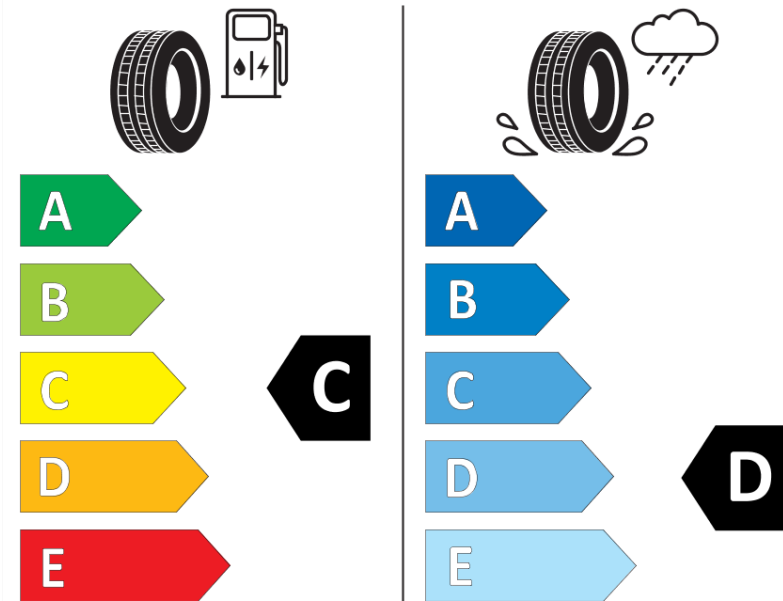

Product Information Sheet

Delegated Regulation (EU) 2020/740

Supplier name or trademark	STRIAL
Commercial name or trade designation	SUV ICE
Tyre type identifier	183911
Tyre size designation	275/45R20
Load-capacity index	110
Speed category symbol	T
Fuel efficiency class	C
Wet grip class	D
External rolling noise class	B
External rolling noise value	73 dB
Severe snow tyre	Yes
Ice tyre	No
Date of start of production	26/19
Date of end of production	
Load version	XL
Additional information	275/45 R20 110T XL TL SUV ICE S4

ENERG

STRIAL

183911

275/45R20 110 T

C1

2020/740