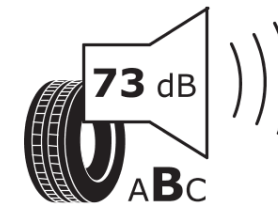

ENERG

STRIAL

183911

275/45R20 110 T

C1