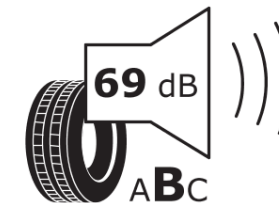

ENERG

MICHELIN

184278

265/50R20 107 H

C1