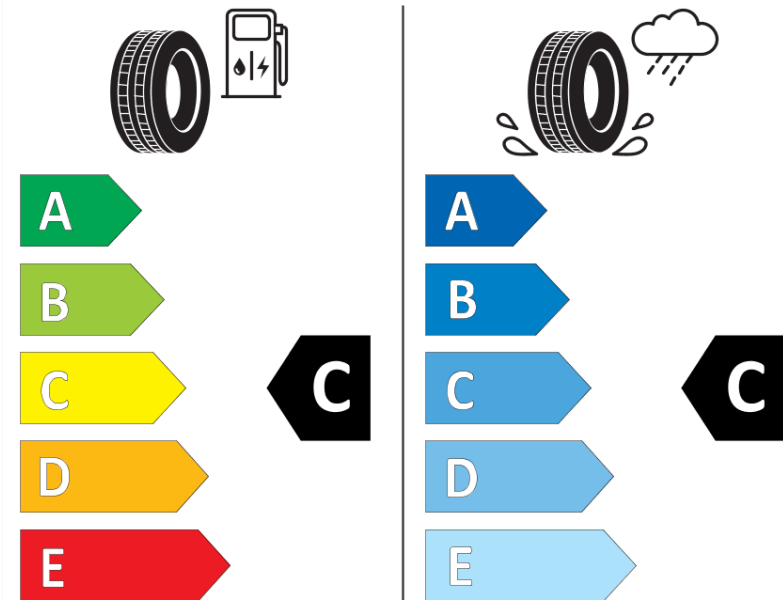

Product Information Sheet

Delegated Regulation (EU) 2020/740

Supplier name or trademark	MICHELIN
Commercial name or trade designation	PILOT ALPIN 5 AML
Tyre type identifier	184403
Tyre size designation	275/35R21
Load-capacity index	103
Speed category symbol	V
Fuel efficiency class	C
Wet grip class	C
External rolling noise class	B
External rolling noise value	71 dB
Severe snow tyre	Yes
Ice tyre	No
Date of start of production	22/22
Date of end of production	
Load version	XL
Additional information	275/35 R21 103V XL TL PILOT ALPIN 5 AML MI

ENERG

MICHELIN

184403

275/35R21 103 V XL

C1

2020/740