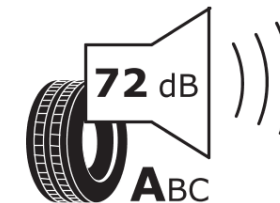

ENERG

MICHELIN

184464

285/40R20 108 V XL

C1