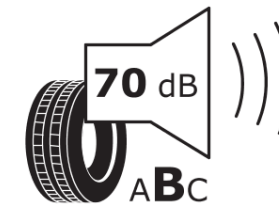

ENERGY

MICHELIN

184484

235/45R21 101 W XL

C1