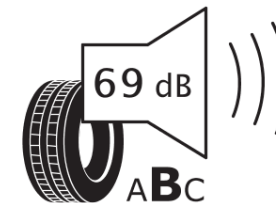

ENERG

MICHELIN

184571

185/55R16 87 V XL

C1