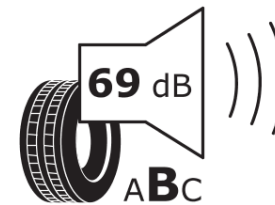

ENERG

MICHELIN

185490

185/55R16 87 H XL

C1