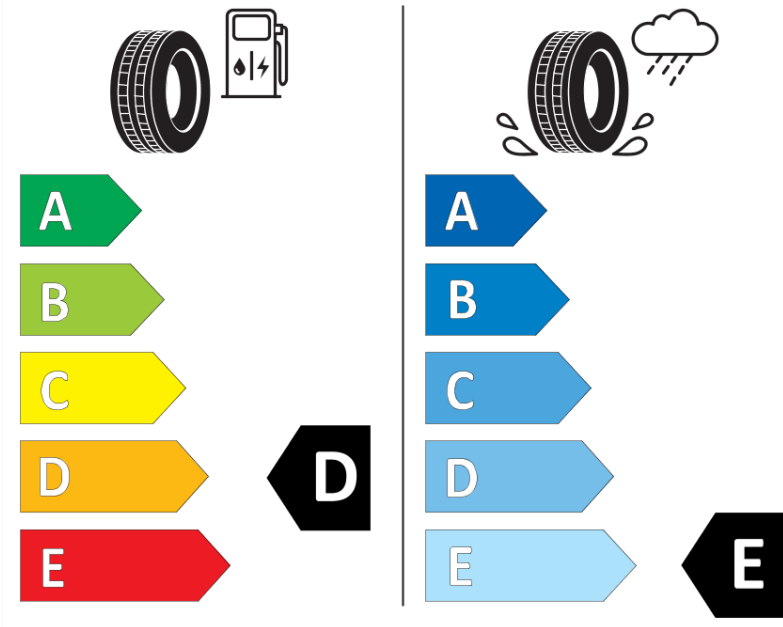

Product Information Sheet

Delegated Regulation (EU) 2020/740

Supplier name or trademark	MICHELIN
Commercial name or trade designation	X-ICE SNOW
Tyre type identifier	185490
Tyre size designation	185/55R16
Load-capacity index	87
Speed category symbol	H
Fuel efficiency class	D
Wet grip class	E
External rolling noise class	B
External rolling noise value	69 dB
Severe snow tyre	Yes
Ice tyre	Yes *
Date of start of production	03/19
Date of end of production	
Load version	XL
Additional information	185/55 R16 87H XL TL X-ICE SNOW MI

* Ice tyres are specifically designed for road surfaces covered with ice and compact snow and should only be used in very severe climate conditions. Using ice tyres in less severe climate conditions could result in sub-optimal performance, in particular for wet grip, handling and wear.

ENERG

MICHELIN

185490

185/55R16 87 H XL

C1

2020/740