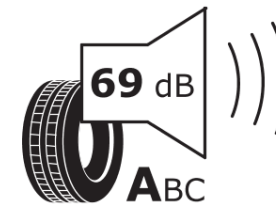

## Product Information Sheet

Delegated Regulation (EU) 2020/740

Supplier name or trademark	<b>MICHELIN</b>
Commercial name or trade designation	<b>CROSSCLIMATE+</b>
Tyre type identifier	<b>186217</b>
Tyre size designation	<b>205/55R17</b>
Load-capacity index	<b>95</b>
Speed category symbol	<b>V</b>
Fuel efficiency class	<b>C</b>
Wet grip class	<b>B</b>
External rolling noise class	<b>A</b>
External rolling noise value	<b>69 dB</b>
Severe snow tyre	<b>Yes</b>
Ice tyre	<b>No</b>
Date of start of production	<b>26/16</b>
Date of end of production	
Load version	<b>XL</b>
Additional information	<b>205/55 R17 95V XL TL CROSSCLIMATE+ MI</b>

# ENERG

**MICHELIN**

186217

205/55R17 95 V

C1

2020/740