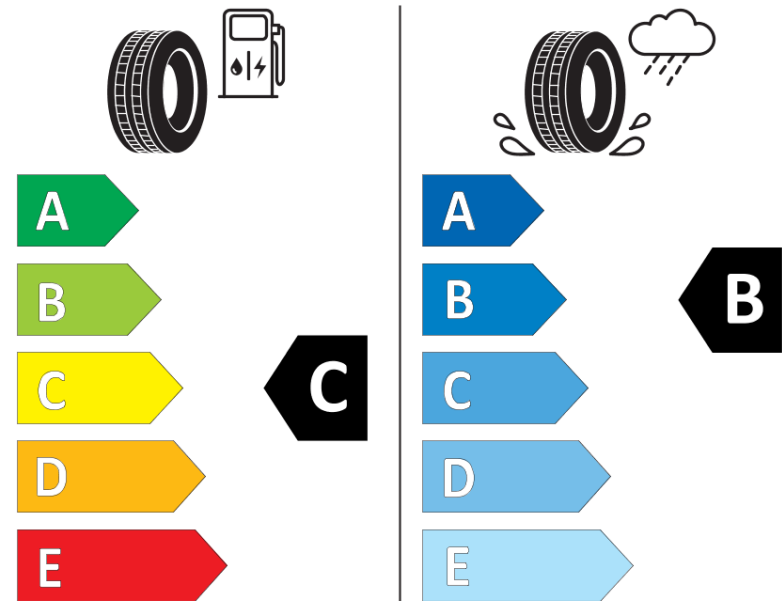

## Product Information Sheet

Delegated Regulation (EU) 2020/740

Supplier name or trademark	<b>MICHELIN</b>
Commercial name or trade designation	<b>CROSSCLIMATE+</b>
Tyre type identifier	<b>186217</b>
Tyre size designation	<b>205/55R17</b>
Load-capacity index	<b>95</b>
Speed category symbol	<b>V</b>
Fuel efficiency class	<b>C</b>
Wet grip class	<b>B</b>
External rolling noise class	<b>A</b>
External rolling noise value	<b>69 dB</b>
Severe snow tyre	<b>Yes</b>
Ice tyre	<b>No</b>
Date of start of production	<b>26/16</b>
Date of end of production	
Load version	<b>XL</b>
Additional information	<b>205/55 R17 95V XL TL CROSSCLIMATE+ MI</b>

# ENERG

**MICHELIN**

186217

205/55R17 95 V

C1

2020/740