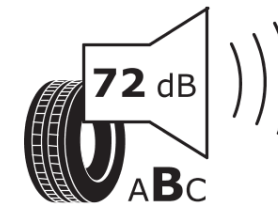

ENERG

MICHELIN

187125

275/45R20 110 V

C1