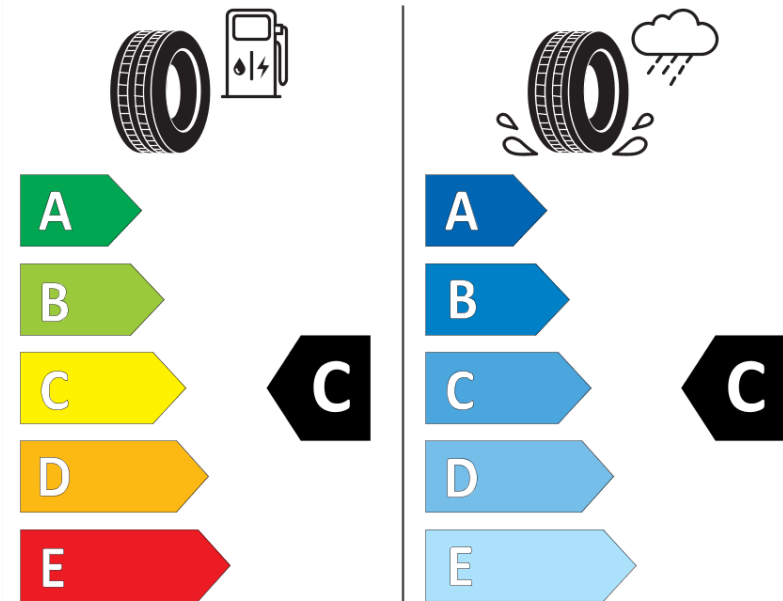

Product Information Sheet

Delegated Regulation (EU) 2020/740

Supplier name or trademark	MICHELIN
Commercial name or trade designation	LATITUDE ALPIN LA2 N0
Tyre type identifier	187125
Tyre size designation	275/45R20
Load-capacity index	110
Speed category symbol	V
Fuel efficiency class	C
Wet grip class	C
External rolling noise class	B
External rolling noise value	72 dB
Severe snow tyre	Yes
Ice tyre	No
Date of start of production	23/13
Date of end of production	
Load version	XL
Additional information	275/45 R20 110V XL TL LATITUDE ALPIN LA2 N0 GRNX MI

ENERG

MICHELIN

187125

275/45R20 110 V

C1