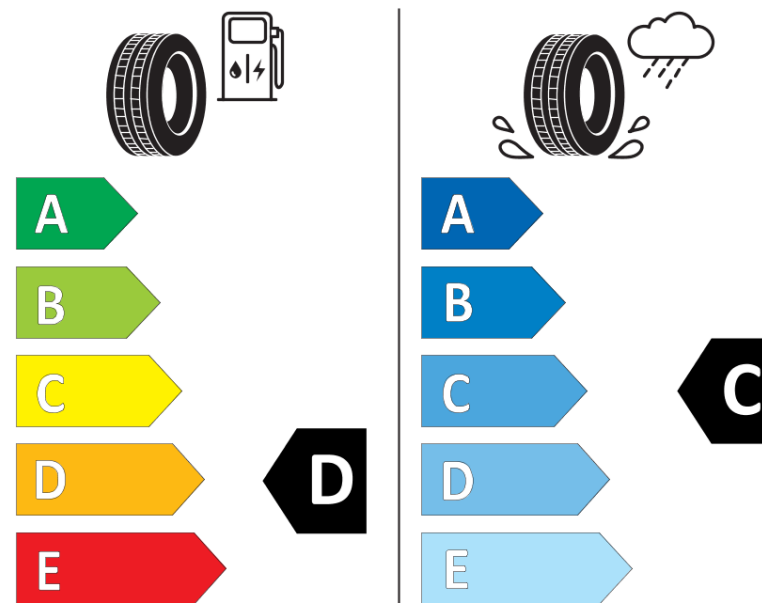

Product Information Sheet

Delegated Regulation (EU) 2020/740

Supplier name or trademark	BFGOODRICH
Commercial name or trade designation	ROUTE CONTROL T VG
Tyre type identifier	188237
Tyre size designation	8.25R15
Load-capacity index	143
Load-capacity index (Load index for Dual mounting)	141
Speed category symbol	G
Fuel efficiency class	D
Wet grip class	C
External rolling noise class	A
External rolling noise value	69 dB
Severe snow tyre	No
Date of start of production	07/17
Date of end of production	
Additional information	8.25R15 ROUTE CONTROL T 143/141G VG GO
Load-capacity index (Single Load index for additional service description)	141
Load-capacity index (Dual Load index for additional service description)	140
Speed category symbol (for Additional Service Description)	J

ENERG

BFGOODRICH

188237

8.25R15 143/141 G

C3

2020/740