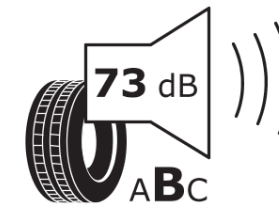

## Product Information Sheet

Delegated Regulation (EU) 2020/740

Supplier name or trademark	<b>MICHELIN</b>
Commercial name or trade designation	<b>PILOT SPORT 4 S MO1 A</b>
Tyre type identifier	<b>188642</b>
Tyre size designation	<b>HL295/30ZR21</b>
Load-capacity index	<b>105</b>
Speed category symbol	<b>(Y)</b>
Fuel efficiency class	<b>C</b>
Wet grip class	<b>B</b>
External rolling noise class	<b>B</b>
External rolling noise value	<b>73 dB</b>
Severe snow tyre	<b>No</b>
Ice tyre	<b>No</b>
Date of start of production	<b>17/23</b>
Date of end of production	
Load version	<b>XL</b>
Additional information	<b>HL295/30 ZR21 (105Y) XL PILOT SPORT 4 S MO1 A MI</b>

# ENERG

**MICHELIN**

188642

**HL295/30ZR21 (105Y) XL**

**C1**

2020/740