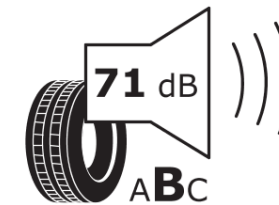

Product Information Sheet

Delegated Regulation (EU) 2020/740

Supplier name or trademark	MICHELIN
Commercial name or trade designation	PILOT SPORT EV
Tyre type identifier	188978
Tyre size designation	235/45R19
Load-capacity index	99
Speed category symbol	W
Fuel efficiency class	B
Wet grip class	B
External rolling noise class	B
External rolling noise value	71 dB
Severe snow tyre	No
Ice tyre	No
Date of start of production	44/21
Date of end of production	
Load version	XL
Additional information	235/45 R19 99W XL TL PILOT SPORT EV MI

ENERG

MICHELIN

188978

235/45R19 99 W XL

C1

2020/740