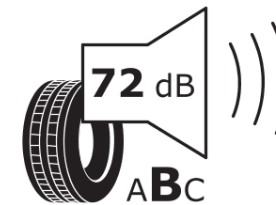

ENERG

MICHELIN

190137

HL275/35R23 108 Y XL

C1