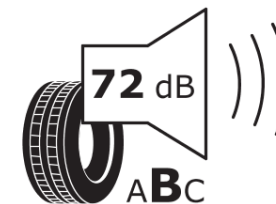

## Product Information Sheet

Delegated Regulation (EU) 2020/740

|                                      |   |
|--------------------------------------|---|
| Supplier name or trademark           | TAURUS  |
| Commercial name or trade designation | ULTRA HIGH PERFORMANCE                          |
| Tyre type identifier                 | 194141  |
| Tyre size designation                | 255/35ZR19                                      |
| Load-capacity index                  | 96  |
| Speed category symbol                | Y   |
| Fuel efficiency class                | C   |
| Wet grip class                       | C   |
| External rolling noise class         | B   |
| External rolling noise value         | 72 dB   |
| Severe snow tyre                     | No  |
| Ice tyre                             | No  |
| Date of start of production          | 05/17   |
| Date of end of production            |   |
| Load version                         | XL  |
| Additional information               | 255/35 ZR19 96Y XL TL ULTRA HIGH PERFORMANCE TA |

# ENERG

TAURUS

194141

255/35R19 96 Y XL

C1

2020/740