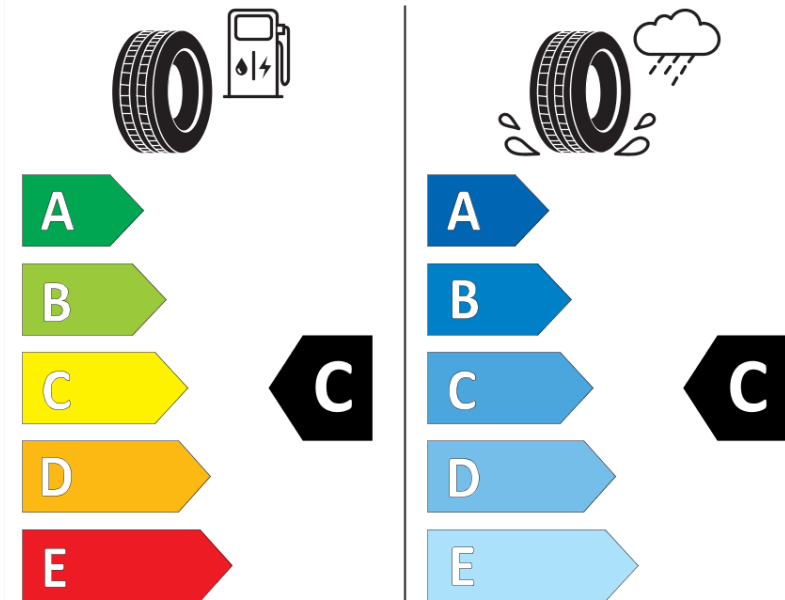

## Product Information Sheet

Delegated Regulation (EU) 2020/740

|                                      |   |
|--------------------------------------|---|
| Supplier name or trademark           | TAURUS  |
| Commercial name or trade designation | ULTRA HIGH PERFORMANCE                          |
| Tyre type identifier                 | 194141  |
| Tyre size designation                | 255/35ZR19                                      |
| Load-capacity index                  | 96  |
| Speed category symbol                | Y   |
| Fuel efficiency class                | C   |
| Wet grip class                       | C   |
| External rolling noise class         | B   |
| External rolling noise value         | 72 dB   |
| Severe snow tyre                     | No  |
| Ice tyre                             | No  |
| Date of start of production          | 05/17   |
| Date of end of production            |   |
| Load version                         | XL  |
| Additional information               | 255/35 ZR19 96Y XL TL ULTRA HIGH PERFORMANCE TA |

# ENERG

TAURUS

194141

255/35R19 96 Y XL

C1

2020/740