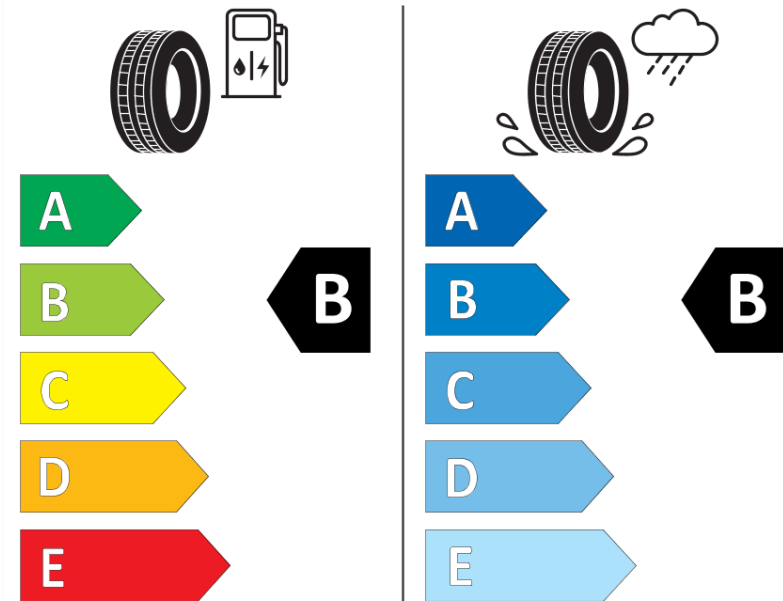

Product Information Sheet

Delegated Regulation (EU) 2020/740

Supplier name or trademark	MICHELIN
Commercial name or trade designation	CROSSCLIMATE 2 SUV
Tyre type identifier	195332
Tyre size designation	255/55R18
Load-capacity index	109
Speed category symbol	W
Fuel efficiency class	B
Wet grip class	B
External rolling noise class	B
External rolling noise value	71 dB
Severe snow tyre	Yes
Ice tyre	No
Date of start of production	51/20
Date of end of production	
Load version	XL
Additional information	255/55 R18 109W XL TL CROSSCLIMATE 2 SUV MI

ENERG

MICHELIN

195332

255/55R18 109 W XL

C1