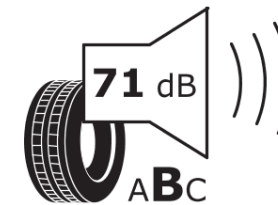

ENERG

MICHELIN

195332

255/55R18 109 W XL

C1