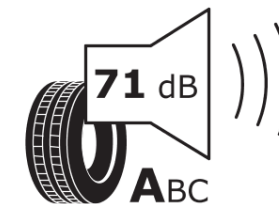

Product Information Sheet

Delegated Regulation (EU) 2020/740

Supplier name or trademark	MICHELIN
Commercial name or trade designation	PRIMACY 5
Tyre type identifier	195333
Tyre size designation	285/60R18
Load-capacity index	116
Speed category symbol	V
Fuel efficiency class	B
Wet grip class	A
External rolling noise class	A
External rolling noise value	71 dB
Severe snow tyre	No
Ice tyre	No
Date of start of production	48/25
Date of end of production	
Load version	SL
Additional information	285/60R18 116V PRIMACY 5 MI

ENERG

MICHELIN

195333

285/60R18 116 V

C1

2020/740