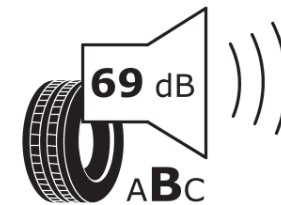

Product Information Sheet

Delegated Regulation (EU) 2020/740

Supplier name or trademark	MICHELIN
Commercial name or trade designation	PRIMACY 4
Tyre type identifier	195344
Tyre size designation	225/50R17
Load-capacity index	94
Speed category symbol	V
Fuel efficiency class	C
Wet grip class	A
External rolling noise class	B
External rolling noise value	69 dB
Severe snow tyre	No
Ice tyre	No
Date of start of production	40/16
Date of end of production	
Load version	SL
Additional information	225/50 R17 94V TL PRIMACY 4 MI

ENERG

MICHELIN

195344

225/50R17 94 V

C1

2020/740