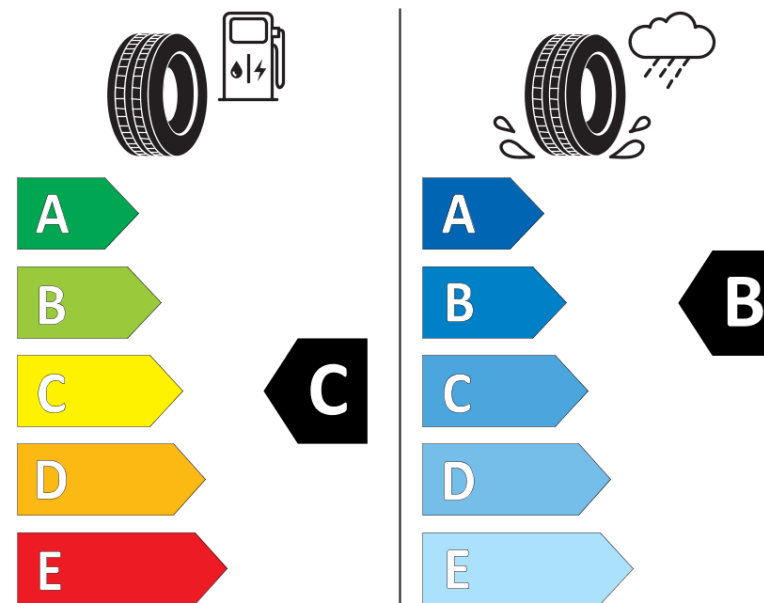

Product Information Sheet

Delegated Regulation (EU) 2020/740

Supplier name or trademark	KLEBER
Commercial name or trade designation	TRANSALP 2+
Tyre type identifier	196382
Tyre size designation	195/65R16C
Load-capacity index	104
Load-capacity index (Load index for Dual mounting)	102
Speed category symbol	T
Fuel efficiency class	C
Wet grip class	B
External rolling noise class	A
External rolling noise value	71 dB
Severe snow tyre	Yes
Date of start of production	09/22
Date of end of production	
Additional information	195/65 R16C 104/102T TL TRANSALP 2+ KL

Load-capacity index (Single Load index for additional service description)

Load-capacity index (Dual Load index for additional service description)

Speed category symbol (for Additional Service Description)

KLEBER

196382

195/65R16C 104/102 T

C2

2020/740