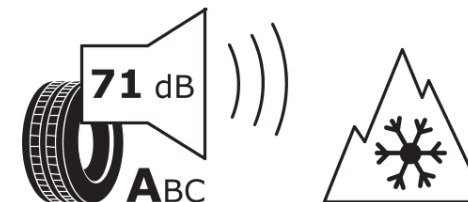

Product Information Sheet

Delegated Regulation (EU) 2020/740

Supplier name or trademark	KLEBER
Commercial name or trade designation	TRANSALP 2+
Tyre type identifier	196382
Tyre size designation	195/65R16C
Load-capacity index	104
Load-capacity index (Load index for Dual mounting)	102
Speed category symbol	T
Fuel efficiency class	C
Wet grip class	B
External rolling noise class	A
External rolling noise value	71 dB
Severe snow tyre	Yes
Date of start of production	09/22
Date of end of production	
Additional information	195/65 R16C 104/102T TL TRANSALP 2+ KL

Load-capacity index (Single Load index for additional service description)

Load-capacity index (Dual Load index for additional service description)

Speed category symbol (for Additional Service Description)

KLEBER

196382

195/65R16C 104/102 T

C2

2020/740