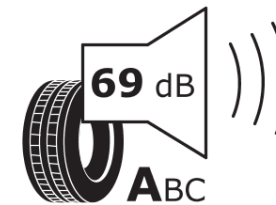

ENERG

MICHELIN

197753

245/45R19 102 Y

C1