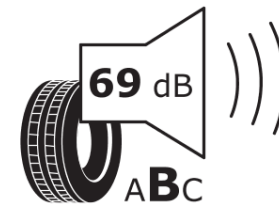

Product Information Sheet

Delegated Regulation (EU) 2020/740

Supplier name or trademark	MICHELIN
Commercial name or trade designation	PRIMACY 4+
Tyre type identifier	198315
Tyre size designation	225/45R17
Load-capacity index	91
Speed category symbol	Y
Fuel efficiency class	C
Wet grip class	A
External rolling noise class	B
External rolling noise value	69 dB
Severe snow tyre	No
Ice tyre	No
Date of start of production	28/19
Date of end of production	
Load version	SL
Additional information	225/45R17 91Y TL PRIMACY4+ MI

ENERG

MICHELIN

198315

225/45R17 91 Y

C1

2020/740