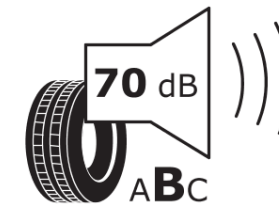

ENERG

MICHELIN

198322

235/45R20 100 W XL

C1