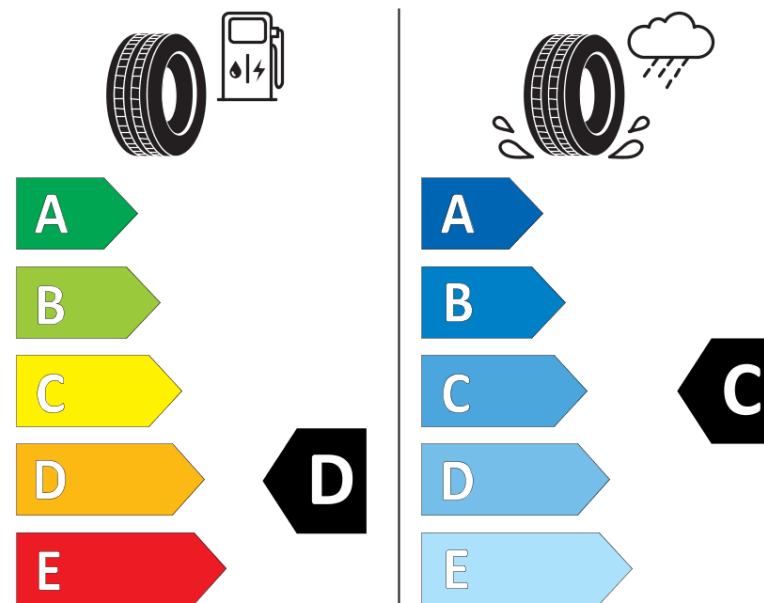

Product Information Sheet

Delegated Regulation (EU) 2020/740

Supplier name or trademark	STRIAL
Commercial name or trade designation	ALL SEASON
Tyre type identifier	199529
Tyre size designation	165/70R14
Load-capacity index	85
Speed category symbol	T
Fuel efficiency class	D
Wet grip class	C
External rolling noise class	B
External rolling noise value	69 dB
Severe snow tyre	Yes
Ice tyre	No
Date of start of production	20/18
Date of end of production	
Load version	XL
Additional information	165/70 R14 85T XL TL ALL SEASON S4

ENERG

STRIAL

199529

165/70R14 85 T

C1

2020/740