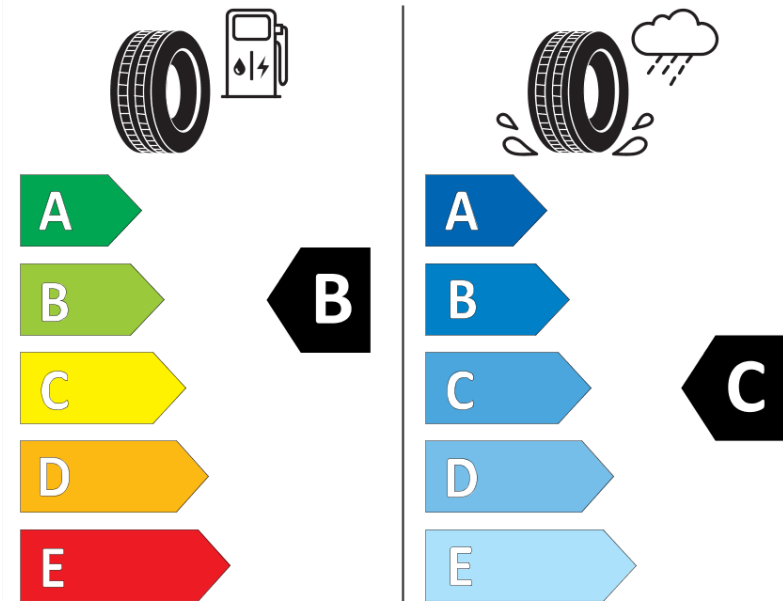

## Product Information Sheet

Delegated Regulation (EU) 2020/740

Supplier name or trademark	<b>MICHELIN</b>
Commercial name or trade designation	<b>PILOT ALPIN 5 MO S1</b>
Tyre type identifier	<b>200091</b>
Tyre size designation	<b>225/45R18</b>
Load-capacity index	<b>95</b>
Speed category symbol	<b>H</b>
Fuel efficiency class	<b>B</b>
Wet grip class	<b>C</b>
External rolling noise class	<b>B</b>
External rolling noise value	<b>71 dB</b>
Severe snow tyre	<b>Yes</b>
Ice tyre	<b>No</b>
Date of start of production	<b>21/23</b>
Date of end of production	
Load version	<b>XL</b>
Additional information	<b>225/45 R18 95H XL TL PILOT ALPIN 5 MO S1 MI</b>

# ENERG

**MICHELIN**

200091

225/45R18 95 H XL

C1

2020/740