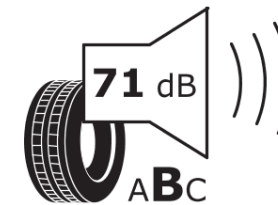

## Product Information Sheet

Delegated Regulation (EU) 2020/740

Supplier name or trademark	<b>MICHELIN</b>
Commercial name or trade designation	<b>PILOT ALPIN 5 MO S1</b>
Tyre type identifier	<b>200091</b>
Tyre size designation	<b>225/45R18</b>
Load-capacity index	<b>95</b>
Speed category symbol	<b>H</b>
Fuel efficiency class	<b>B</b>
Wet grip class	<b>C</b>
External rolling noise class	<b>B</b>
External rolling noise value	<b>71 dB</b>
Severe snow tyre	<b>Yes</b>
Ice tyre	<b>No</b>
Date of start of production	<b>21/23</b>
Date of end of production	
Load version	<b>XL</b>
Additional information	<b>225/45 R18 95H XL TL PILOT ALPIN 5 MO S1 MI</b>

# ENERG

**MICHELIN**

200091

225/45R18 95 H XL

C1

2020/740