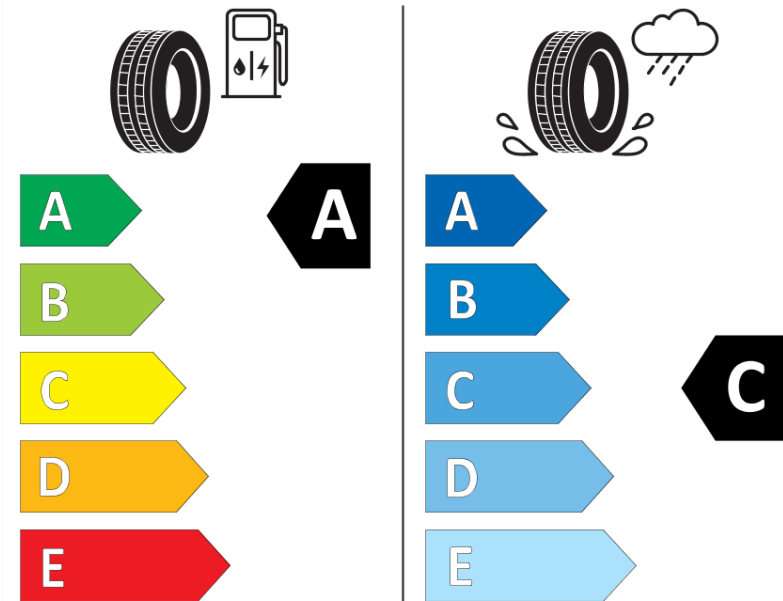

Product Information Sheet

Delegated Regulation (EU) 2020/740

Supplier name or trademark	MICHELIN
Commercial name or trade designation	PRIMACY ALL SEASON LR
Tyre type identifier	200287
Tyre size designation	275/50R21
Load-capacity index	113
Speed category symbol	Y
Fuel efficiency class	A
Wet grip class	C
External rolling noise class	B
External rolling noise value	72 dB
Severe snow tyre	No
Ice tyre	No
Date of start of production	28/21
Date of end of production	01/27
Load version	XL
Additional information	275/50R21 113Y XL TL PRIMACY ALL SEASON LR MI

ENERG

MICHELIN

200287

275/50R21 113 Y XL

C1

2020/740