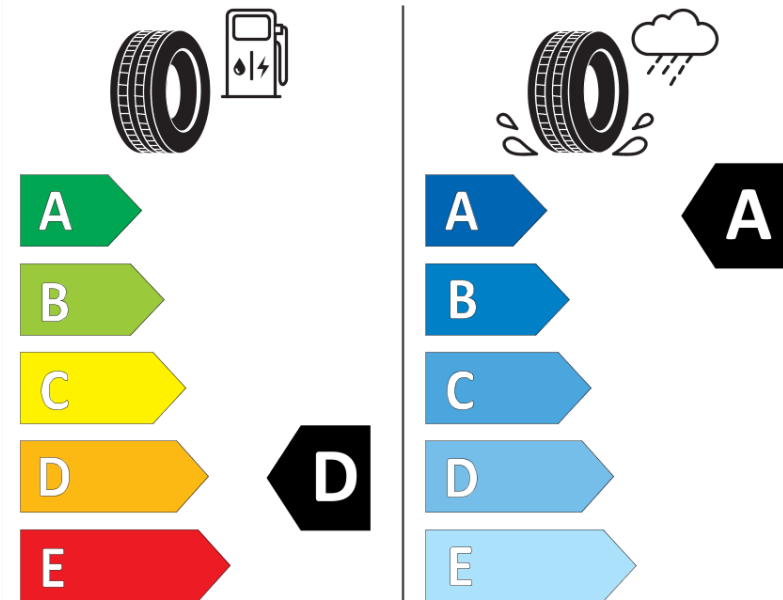

Product Information Sheet

Delegated Regulation (EU) 2020/740

Supplier name or trademark	MICHELIN
Commercial name or trade designation	PILOT SPORT 4
Tyre type identifier	200803
Tyre size designation	275/35ZR20
Load-capacity index	102
Speed category symbol	Y
Fuel efficiency class	D
Wet grip class	A
External rolling noise class	B
External rolling noise value	72 dB
Severe snow tyre	No
Ice tyre	No
Date of start of production	42/16
Date of end of production	
Load version	XL
Additional information	275/35 ZR20 102Y XL TL PILOT SPORT 4 ZP MI

ENERG

MICHELIN

200803

275/35ZR20 102 Y

C1

2020/740