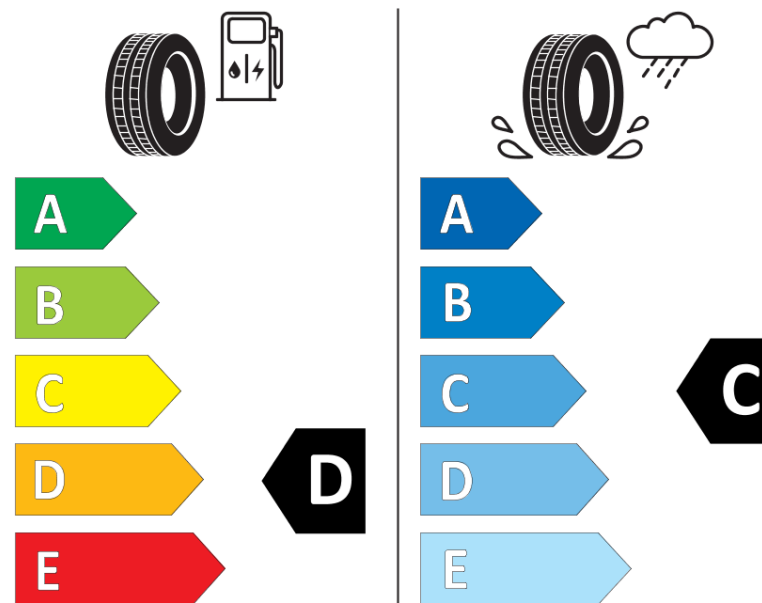

Product Information Sheet

Delegated Regulation (EU) 2020/740

Supplier name or trademark	BFGOODRICH
Commercial name or trade designation	ROUTE CONTROL D VG
Tyre type identifier	204085
Tyre size designation	265/70R19.5
Load-capacity index	140
Load-capacity index (Load index for Dual mounting)	138
Speed category symbol	M
Fuel efficiency class	D
Wet grip class	C
External rolling noise class	A
External rolling noise value	70 dB
Severe snow tyre	Yes
Date of start of production	24/15
Date of end of production	
Additional information	265/70R19.5 ROUTE CONTROL D TL 140/138M VG GO
Load-capacity index (Single Load index for additional service description)	
Load-capacity index (Dual Load index for additional service description)	

Speed category symbol (for Additional Service Description)

ENERG

BFGOODRICH

204085

265/70R19.5 140/138 M

C3

2020/740